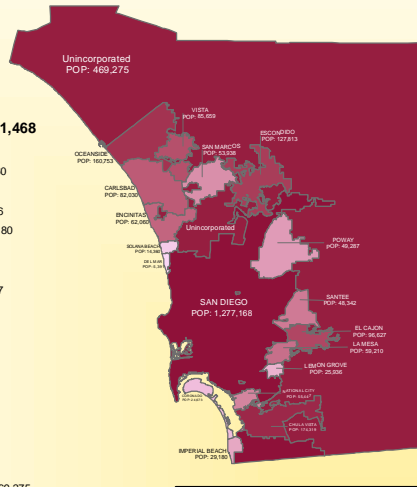

Population Comparison 1990, 2000 & 2020

San Diego County and Cities

Population 2000

San Diego Total POP: 2,911,468

- DEL MAR POP: 5,391
- SOLANA BEACH POP: 14,360
- CORONADO POP: 24,673
- LEMONGROVE POP: 25,936
- IMPERIAL BEACH POP: 29,180
- POWAY POP: 49,287
- SAN MARCOS POP: 53,938
- NATIONAL CITY POP: 55,447
- SANTEE POP: 58,342
- LA MESA POP: 59,210
- ENCINITAS POP: 62,060
- CARLSBAD POP: 82,030
- VISTA POP: 85,659
- EL CAJON POP: 96,627
- ESCONDIDO POP: 127,813
- OCEANSIDE POP: 160,753
- CHULA VISTA POP: 174,319
- UNINCORPORATED POP: 469,275
- SAN DIEGO POP: 1,277,168

Population 1990

San Diego Total POP: 2,498,016

- DEL MAR POP: 4,860
- SOLANA BEACH POP: 12,962
- LEMONGROVE POP: 23,984
- IMPERIAL BEACH POP: 26,512
- CORONADO POP: 26,540
- SAN MARCOS POP: 38,974
- POWAY POP: 43,516
- SANTEE POP: 52,902
- LA MESA POP: 52,931
- NATIONAL CITY POP: 54,249
- ENCINITAS POP: 55,386
- CARLSBAD POP: 63,126
- VISTA POP: 71,872
- EL CAJON POP: 88,693
- ESCONDIDO POP: 108,635
- OCEANSIDE POP: 128,398
- CHULA VISTA POP: 135,163
- UNINCORPORATED POP: 398,764
- SAN DIEGO POP: 1,110,549

Population 2020

SAN DIEGO TOTAL POP: 3,528,605

- DEL MAR POP: 4,680
- SOLANA BEACH POP: 13,568
- CORONADO POP: 25,152
- LEMONGROVE POP: 27,830
- IMPERIAL BEACH POP: 30,026
- POWAY POP: 54,468
- NATIONAL CITY POP: 59,019
- LA MESA POP: 59,837
- SANTEE POP: 60,996
- ENCINITAS POP: 68,372
- SAN MARCOS POP: 82,448
- EL CAJON POP: 103,749
- VISTA POP: 104,578
- CARLSBAD POP: 120,631
- ESCONDIDO POP: 153,395
- OCEANSIDE POP: 201,526
- CHULA VISTA POP: 268,970
- UNINCORPORATED POP: 581,566
- SAN DIEGO POP: 1,507,794