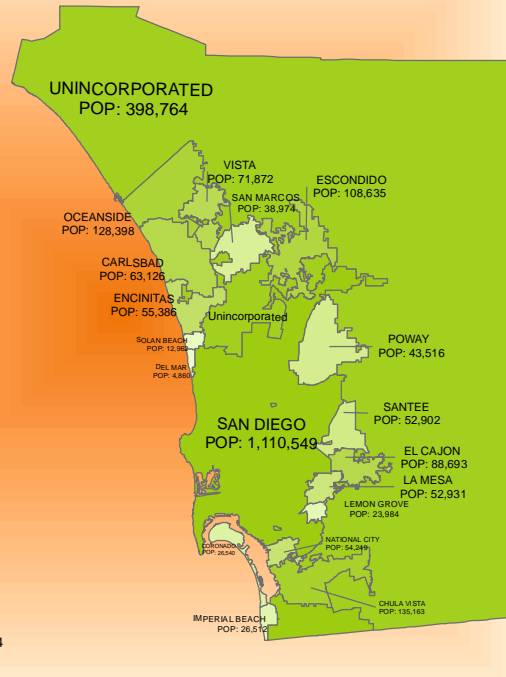

Population Comparison 1990, 2000 & 2020

San Diego County and Cities

Population 2000

San Diego Total POP: 2,911,468

- DEL MAR POP: 5,391
- SOLANA BEACH POP: 14,360
- CORONADO POP: 24,673
- LEMONGROVE POP: 25,936
- IMPERIAL BEACH POP: 29,180
- POWAY POP: 49,287
- SAN MARCOS POP: 53,938
- NATIONAL CITY POP: 55,447
- SANTEE POP: 58,342
- LA MESA POP: 59,210
- ENCINITAS POP: 62,060
- CARLSBAD POP: 82,030
- VISTA POP: 85,659
- EL CAJON POP: 96,627
- ESCONDIDO POP: 127,813
- OCEANSIDE POP: 160,753
- CHULA VISTA POP: 174,319
- UNINCORPORATED POP: 469,275
- SAN DIEGO POP: 1,277,168

Population 1990

San Diego Total POP: 2,498,016

- DEL MAR POP: 4,860
- SOLANA BEACH POP: 12,962
- LEMONGROVE POP: 23,984
- IMPERIAL BEACH POP: 26,512
- CORONADO POP: 26,540
- SAN MARCOS POP: 38,974
- POWAY POP: 43,516
- SANTEE POP: 52,902
- LA MESA POP: 52,931
- NATIONAL CITY POP: 54,249
- ENCINITAS POP: 55,386
- CARLSBAD POP: 63,126
- VISTA POP: 71,872
- EL CAJON POP: 88,693
- ESCONDIDO POP: 108,635
- OCEANSIDE POP: 128,398
- CHULA VISTA POP: 135,163
- UNINCORPORATED POP: 398,764
- SAN DIEGO POP: 1,110,549

Population 2020

SAN DIEGO TOTAL POP: 3,528,605

- DEL MAR POP: 4,680
- SOLANA BEACH POP: 13,568
- CORONADO POP: 25,152
- LEMONGROVE POP: 27,830
- IMPERIAL BEACH POP: 30,026
- POWAY POP: 54,468
- NATIONAL CITY POP: 59,019
- LA MESA POP: 59,837
- SANTEE POP: 60,996
- ENCINITAS POP: 68,372
- SAN MARCOS POP: 82,448
- EL CAJON POP: 103,749
- VISTA POP: 104,578
- CARLSBAD POP: 120,631
- ESCONDIDO POP: 153,395
- OCEANSIDE POP: 201,526
- CHULA VISTA POP: 268,970
- UNINCORPORATED POP: 581,566
- SAN DIEGO POP: 1,507,794