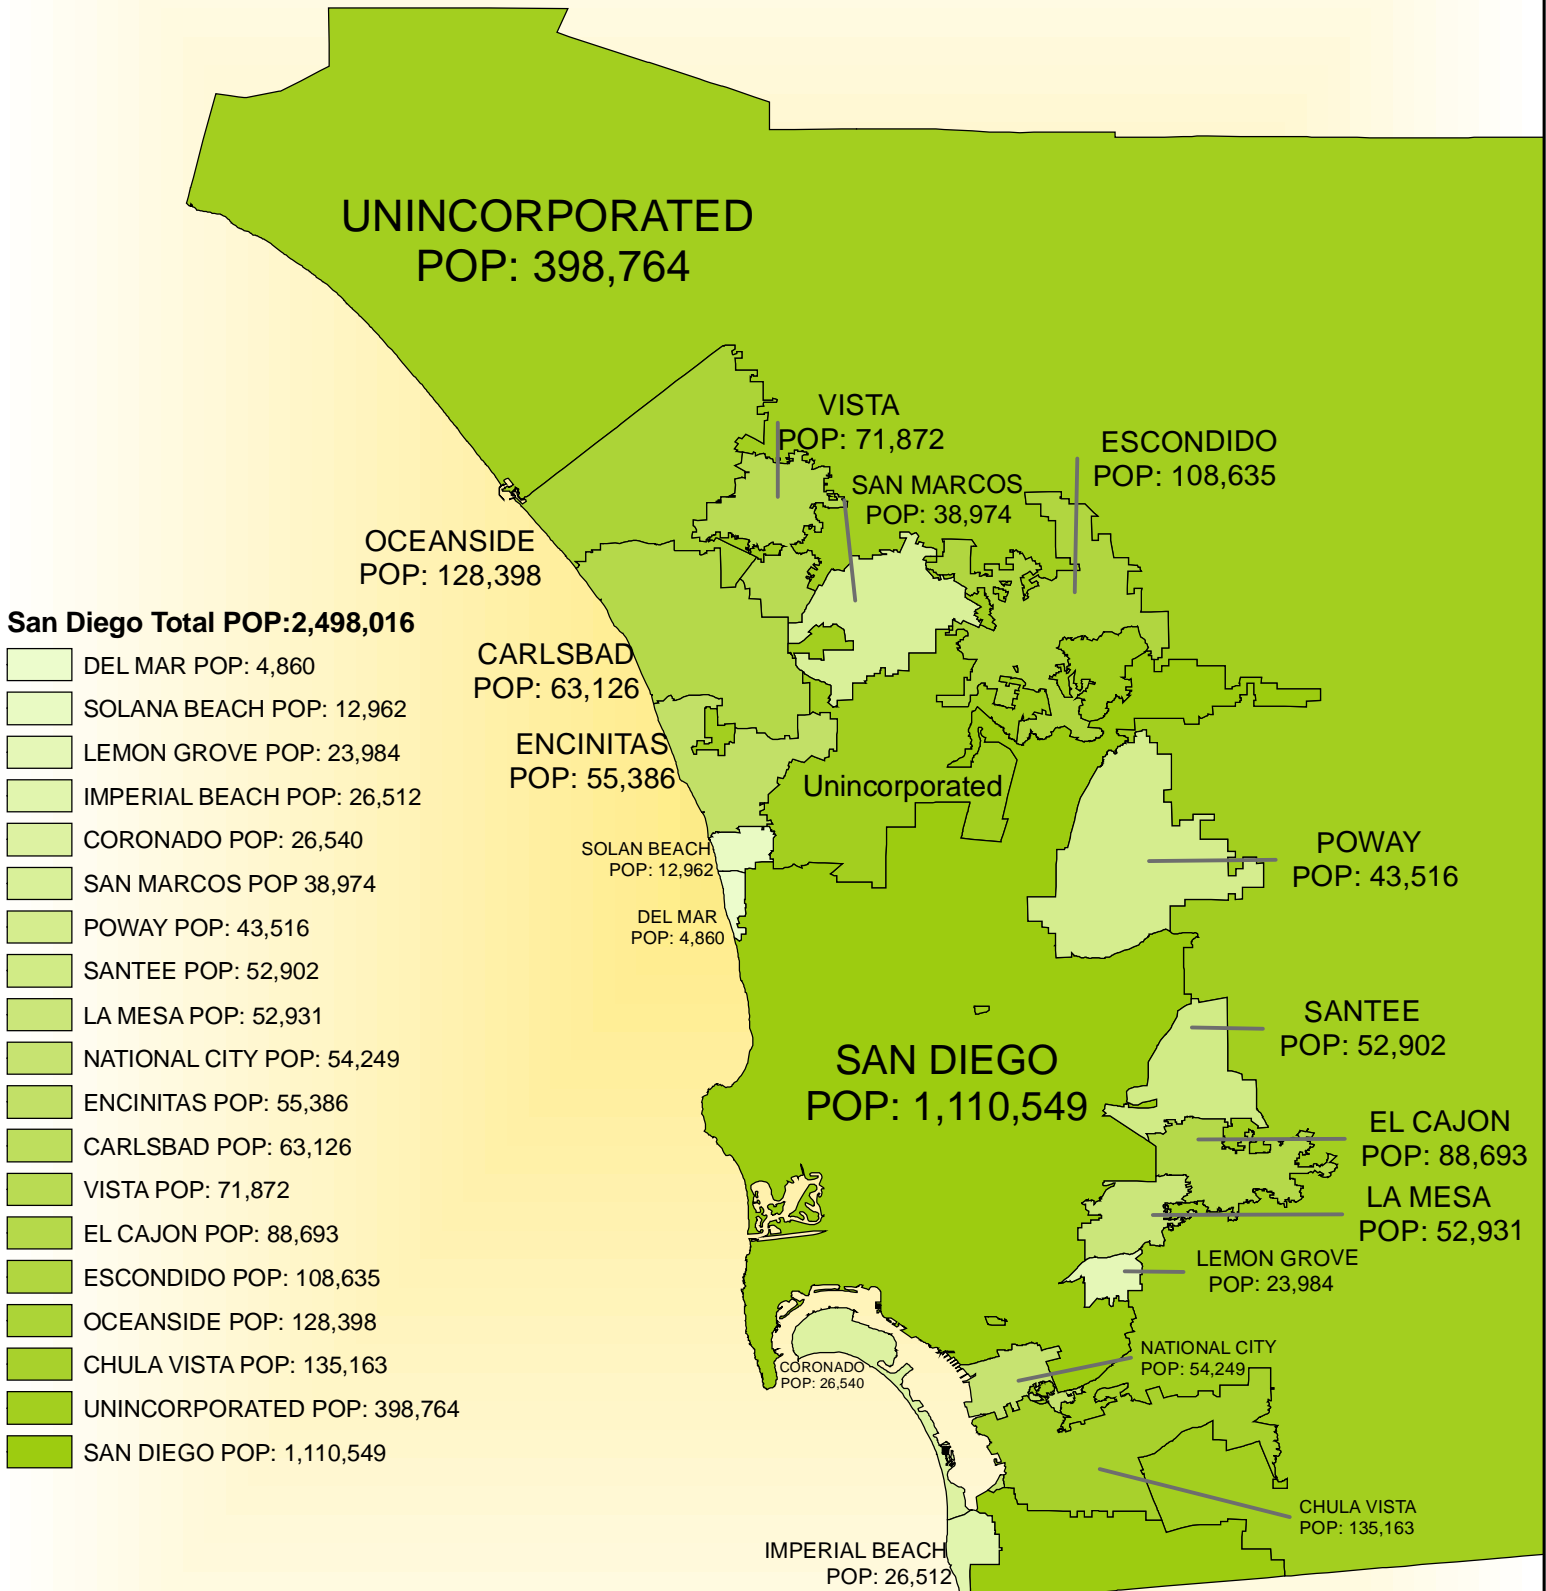

Population 1990

San Diego County and Cities

0 18,750 37,500 75,000 Feet