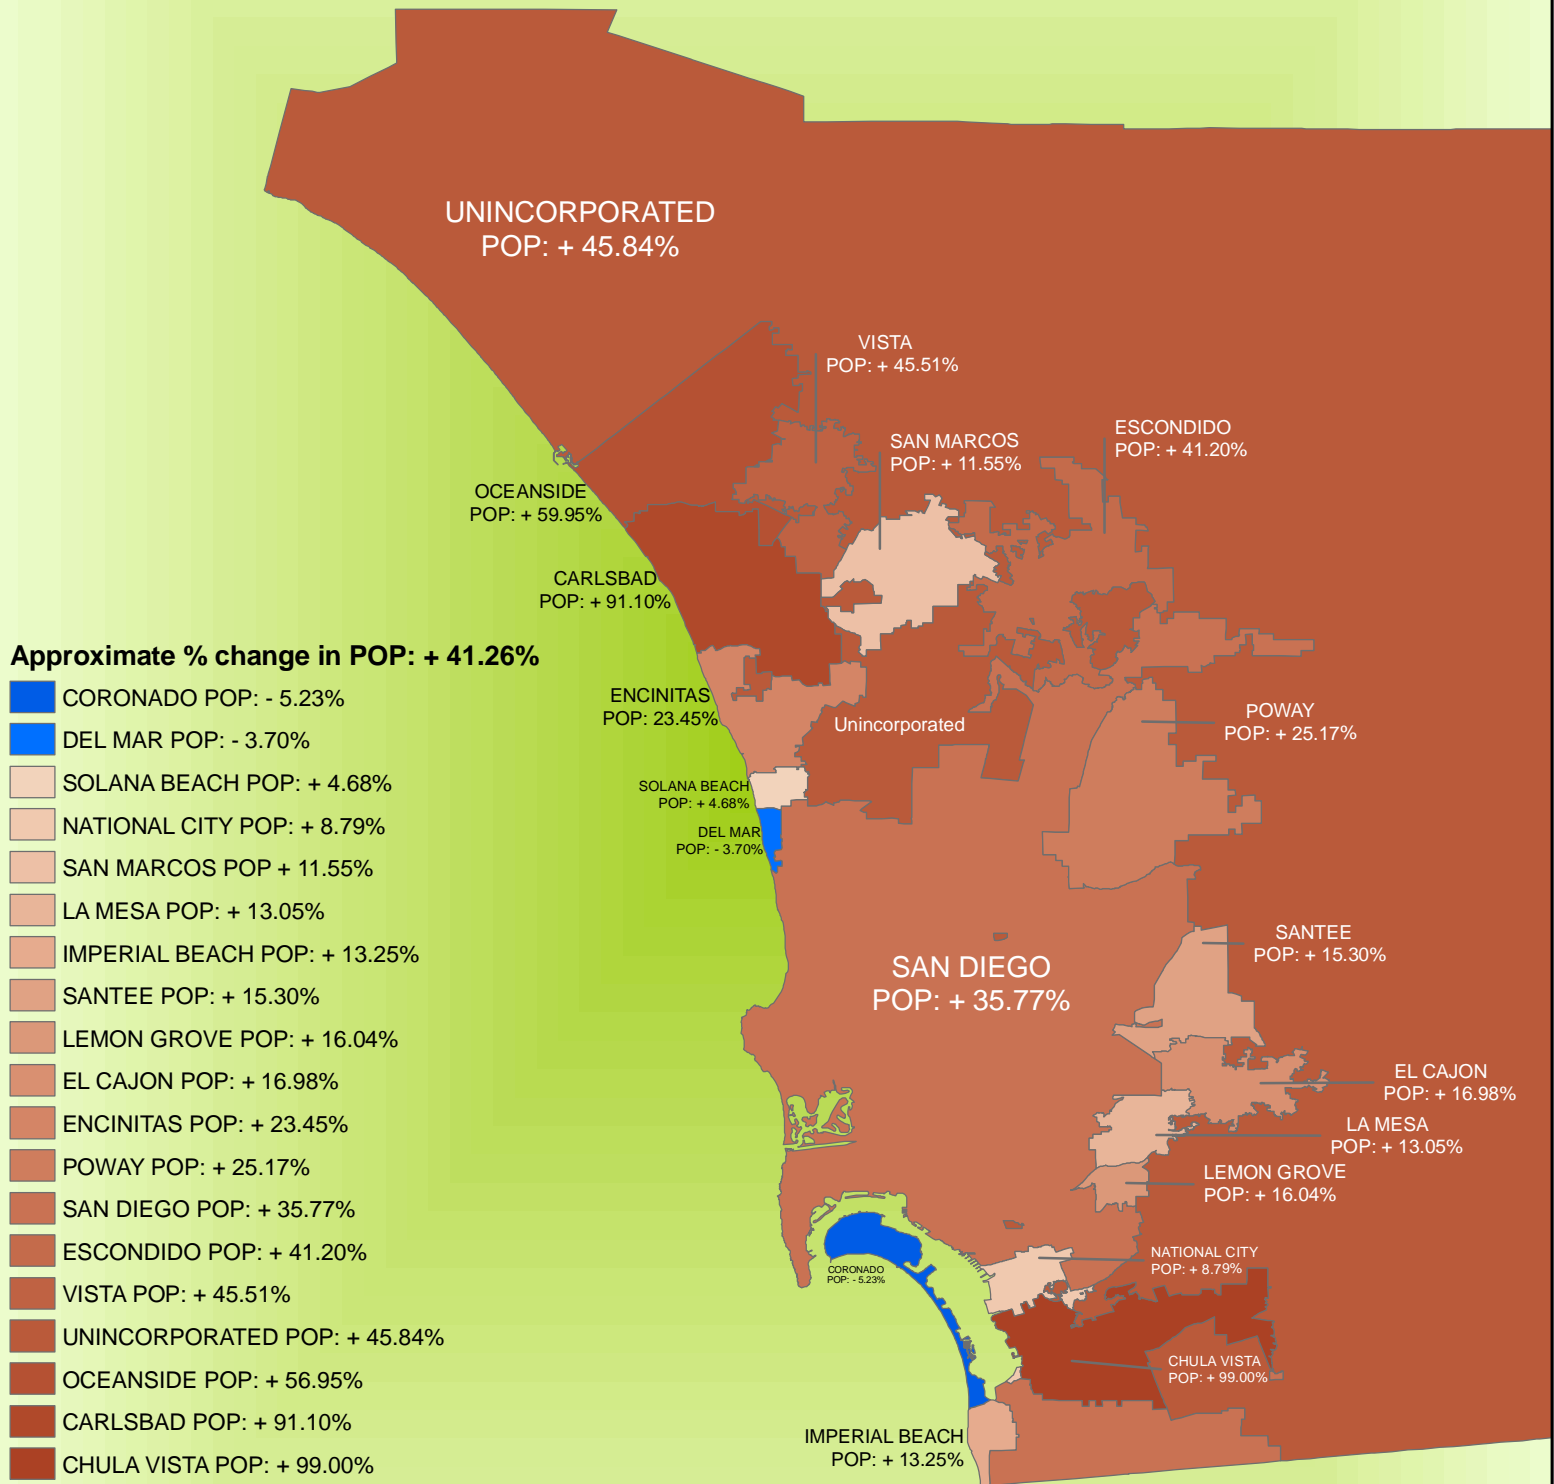

% Difference of population from 1990 to 2020

San Diego County and Cities

0 21,250 42,500 85,000 Feet