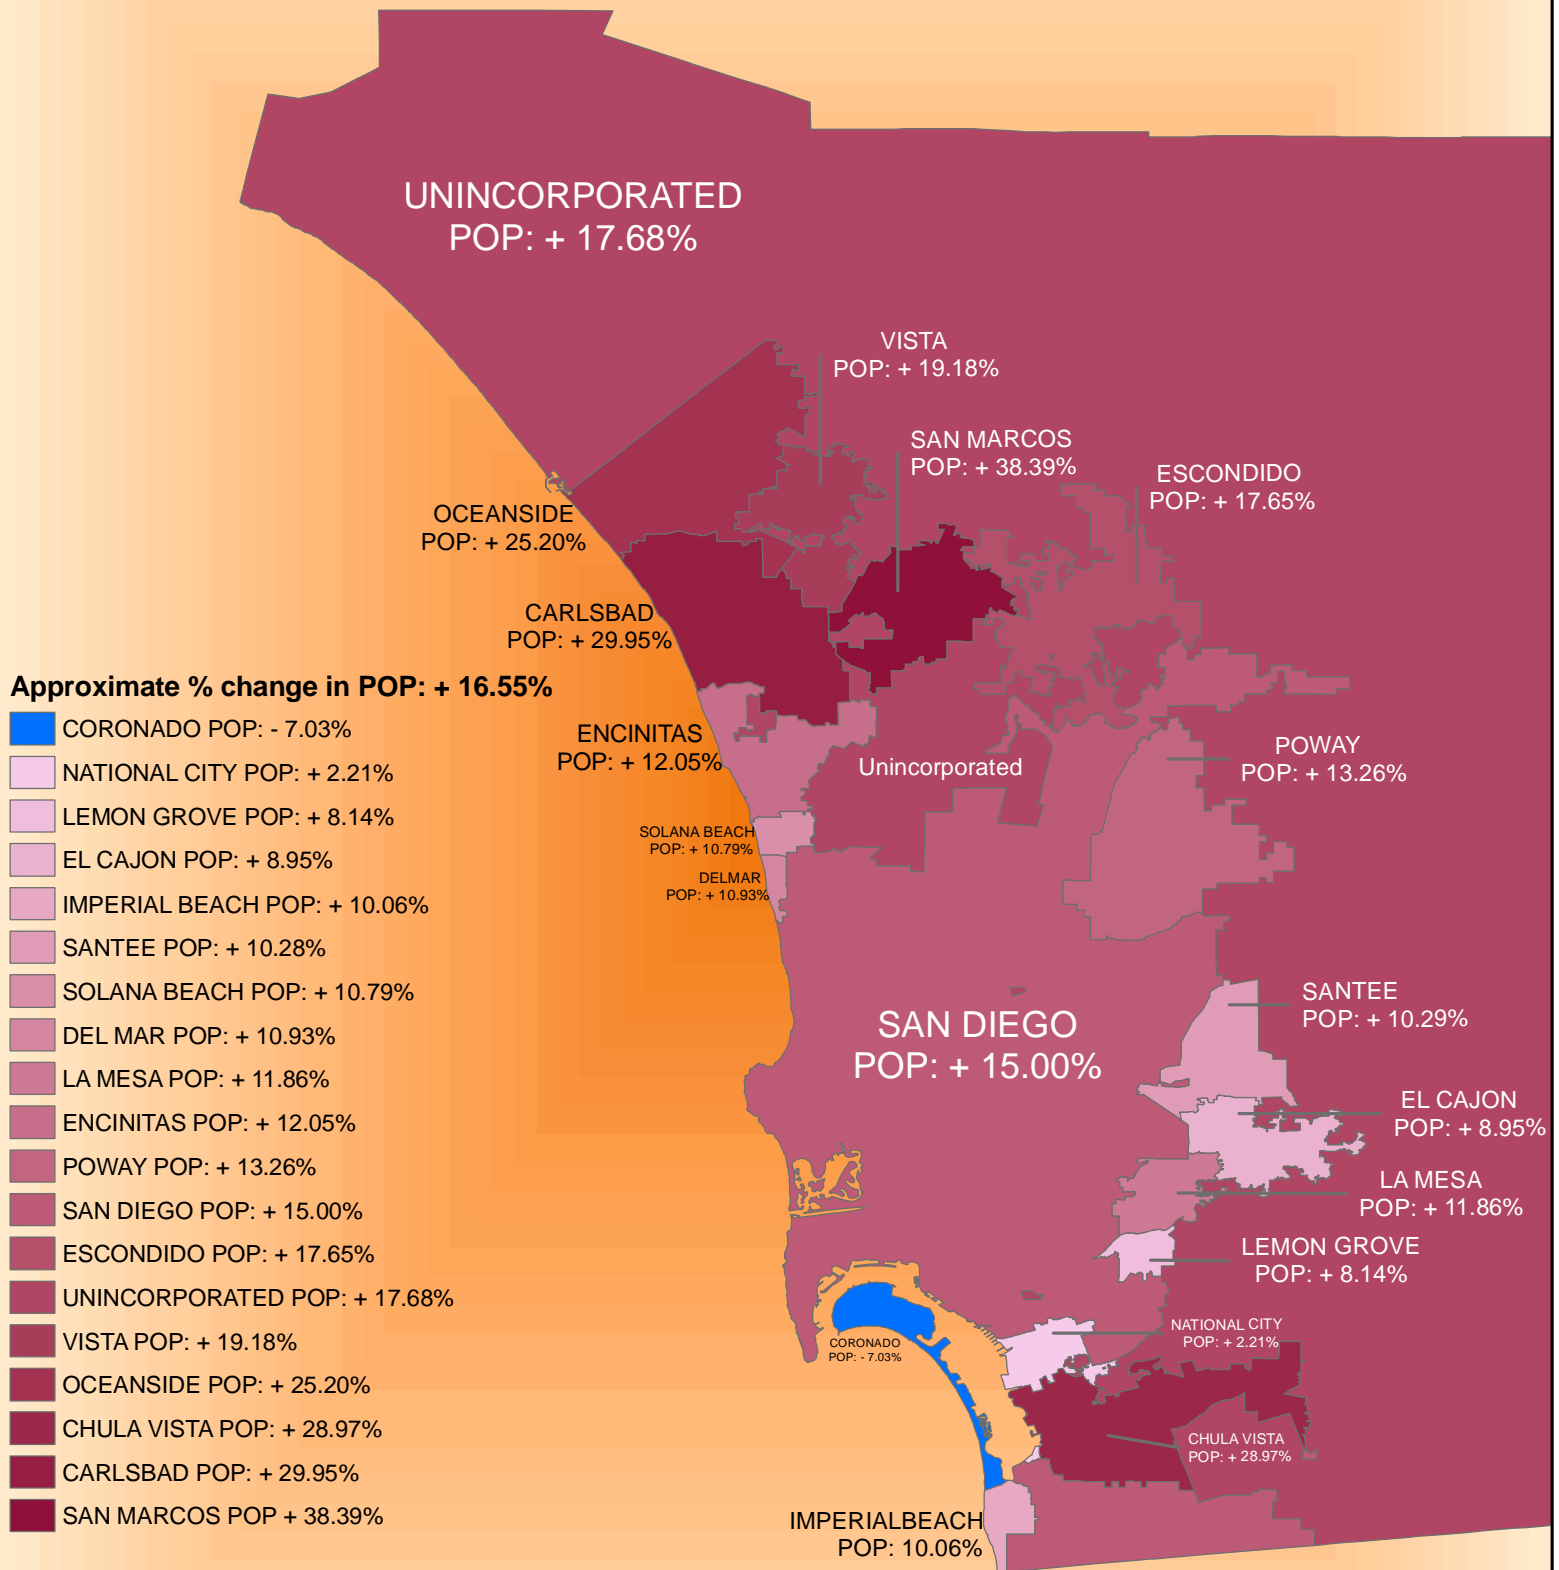

Percent Difference of population from 1990 to 2000

San Diego County and Cities

0 19,000 38,000 76,000 Feet