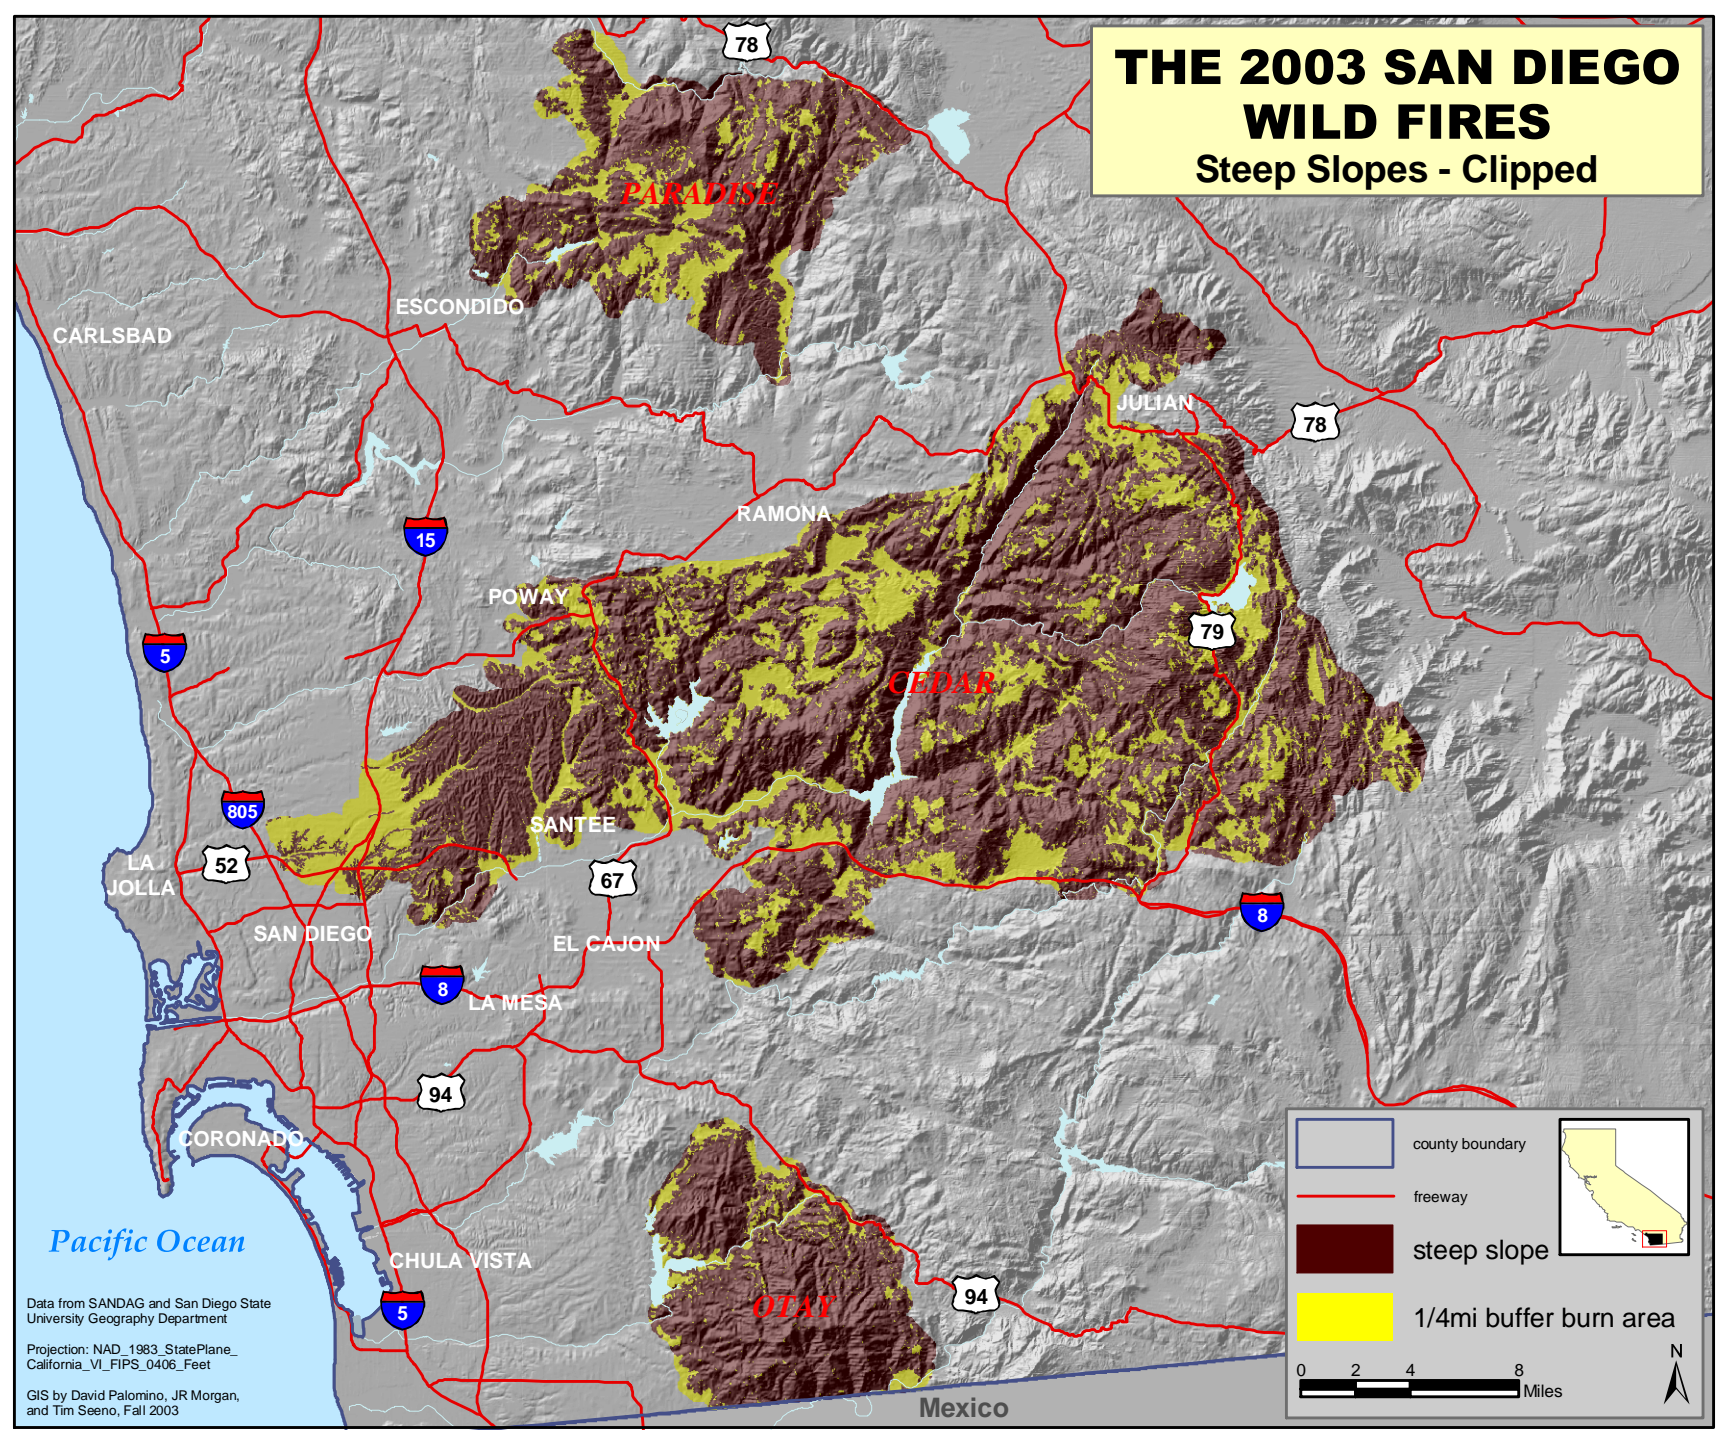

THE 2003 SAN DIEGO WILD FIRES

Steep Slopes - Clipped

Data from SANDAG and San Diego State University Geography Department

GIS by David Palomino, JR Morgan, and Tim Seeno, Fall 2003