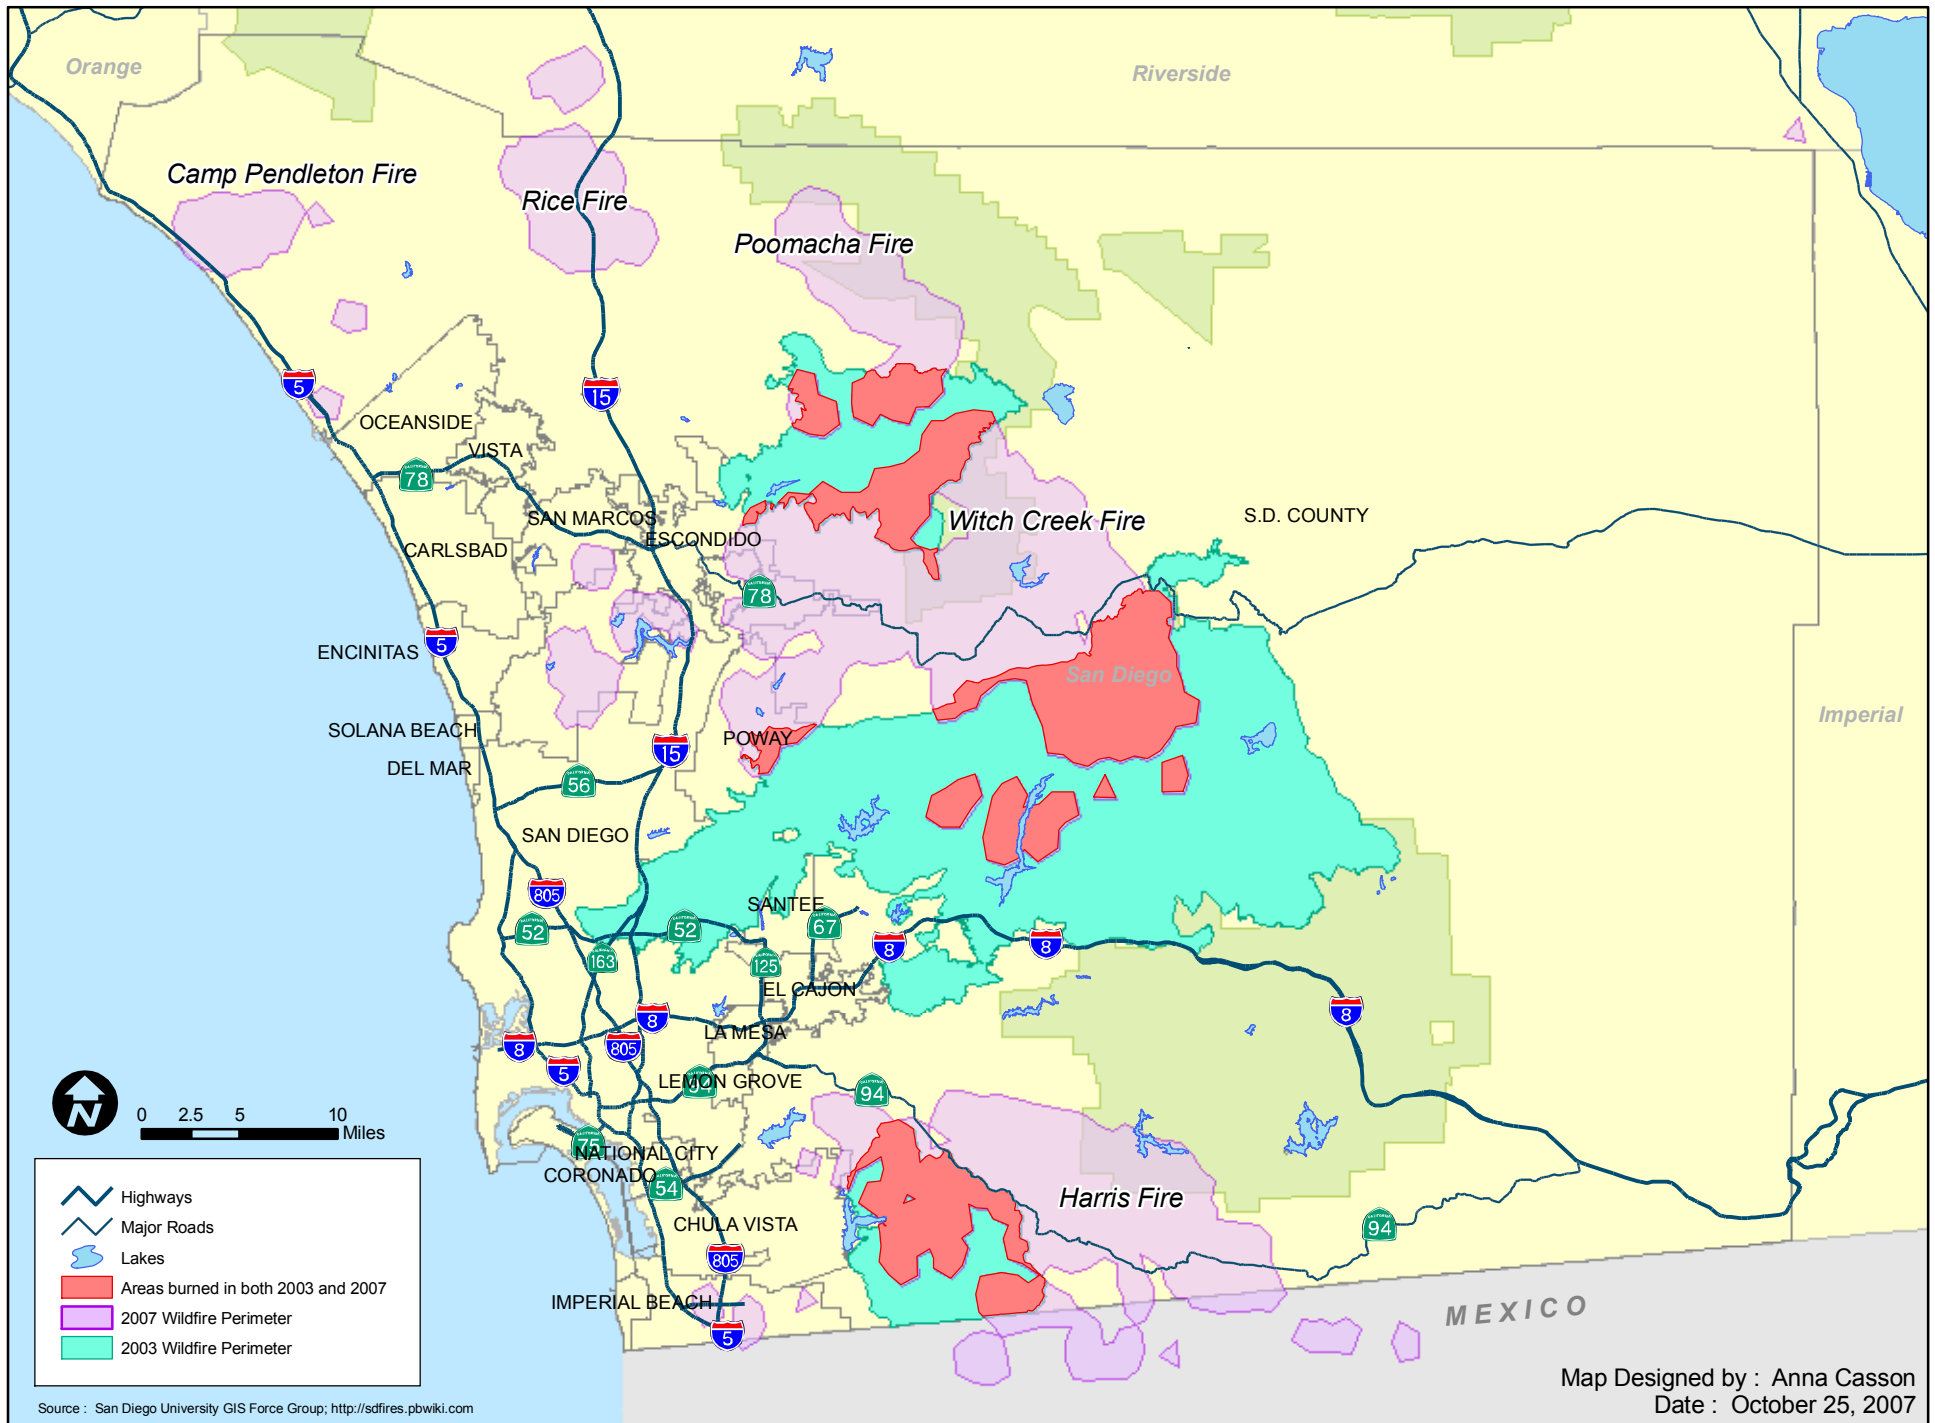

# 2003 and 2007 San Diego Wildfire Comparison

Source : San Diego University GIS Force Group; <http://sdfires.pbwiki.com>